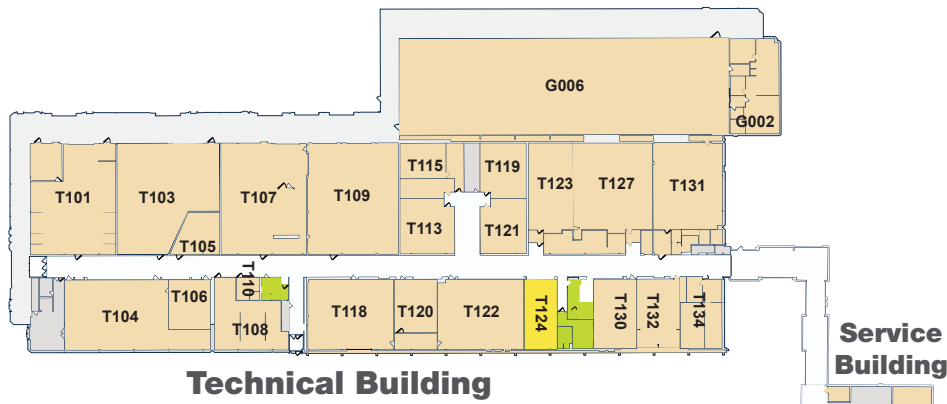

- Legend**
- | | |
|-------------------------------------|--------------------|
| ① Employee Clinic | ④ Campus Security |
| ② Haribo Hall | ⑤ Student Commons |
| ③ Kenall Protective Services Center | ⑥ Bookstore |
| | ⑦ Student Services |

Kenosha Campus

Kenosha Campus

-  Atrium
-  Bookstore
-  Campus Security
-  Every Child's Place
-  Garden Room
-  Learning Success Center
-  Library
-  Personal Needs Room
-  President's Office
-  Restroom
-  Student Commons
-  Student Services
-  Testing Services