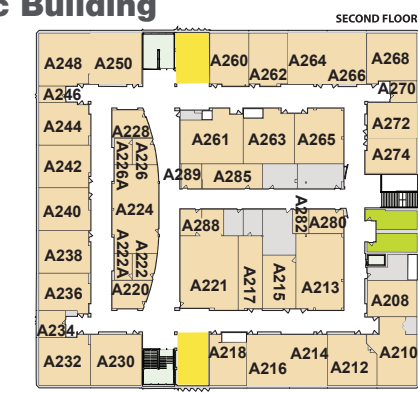

- Legend**
- | | |
|-------------------------------------|--------------------|
| ① Employee Clinic | ④ Campus Security |
| ② Haribo Hall | ⑤ Student Commons |
| ③ Kenall Protective Services Center | ⑥ Bookstore |
| | ⑦ Student Services |

Kenosha Campus

Kenosha Campus

-  Atrium
-  Bookstore
-  Campus Security
-  Every Child's Place
-  Garden Room
-  Learning Success Center
-  Library
-  Personal Needs Room
-  President's Office
-  Restroom
-  Student Commons
-  Student Services
-  Testing Services