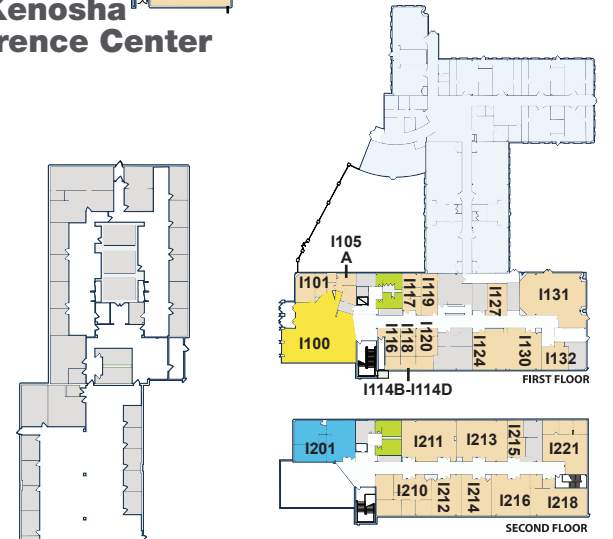

- Legend**
- | | |
|-------------------------------------|--------------------|
| ① Employee Clinic | ④ Campus Security |
| ② Haribo Hall | ⑤ Student Commons |
| ③ Kenall Protective Services Center | ⑥ Bookstore |
| | ⑦ Student Services |

Kenosha Campus

Kenosha Campus

-  Atrium
-  Bookstore
-  Campus Security
-  Every Child's Place
-  Garden Room
-  Learning Success Center
-  Library
-  Personal Needs Room
-  President's Office
-  Restroom
-  Student Commons
-  Student Services
-  Testing Services